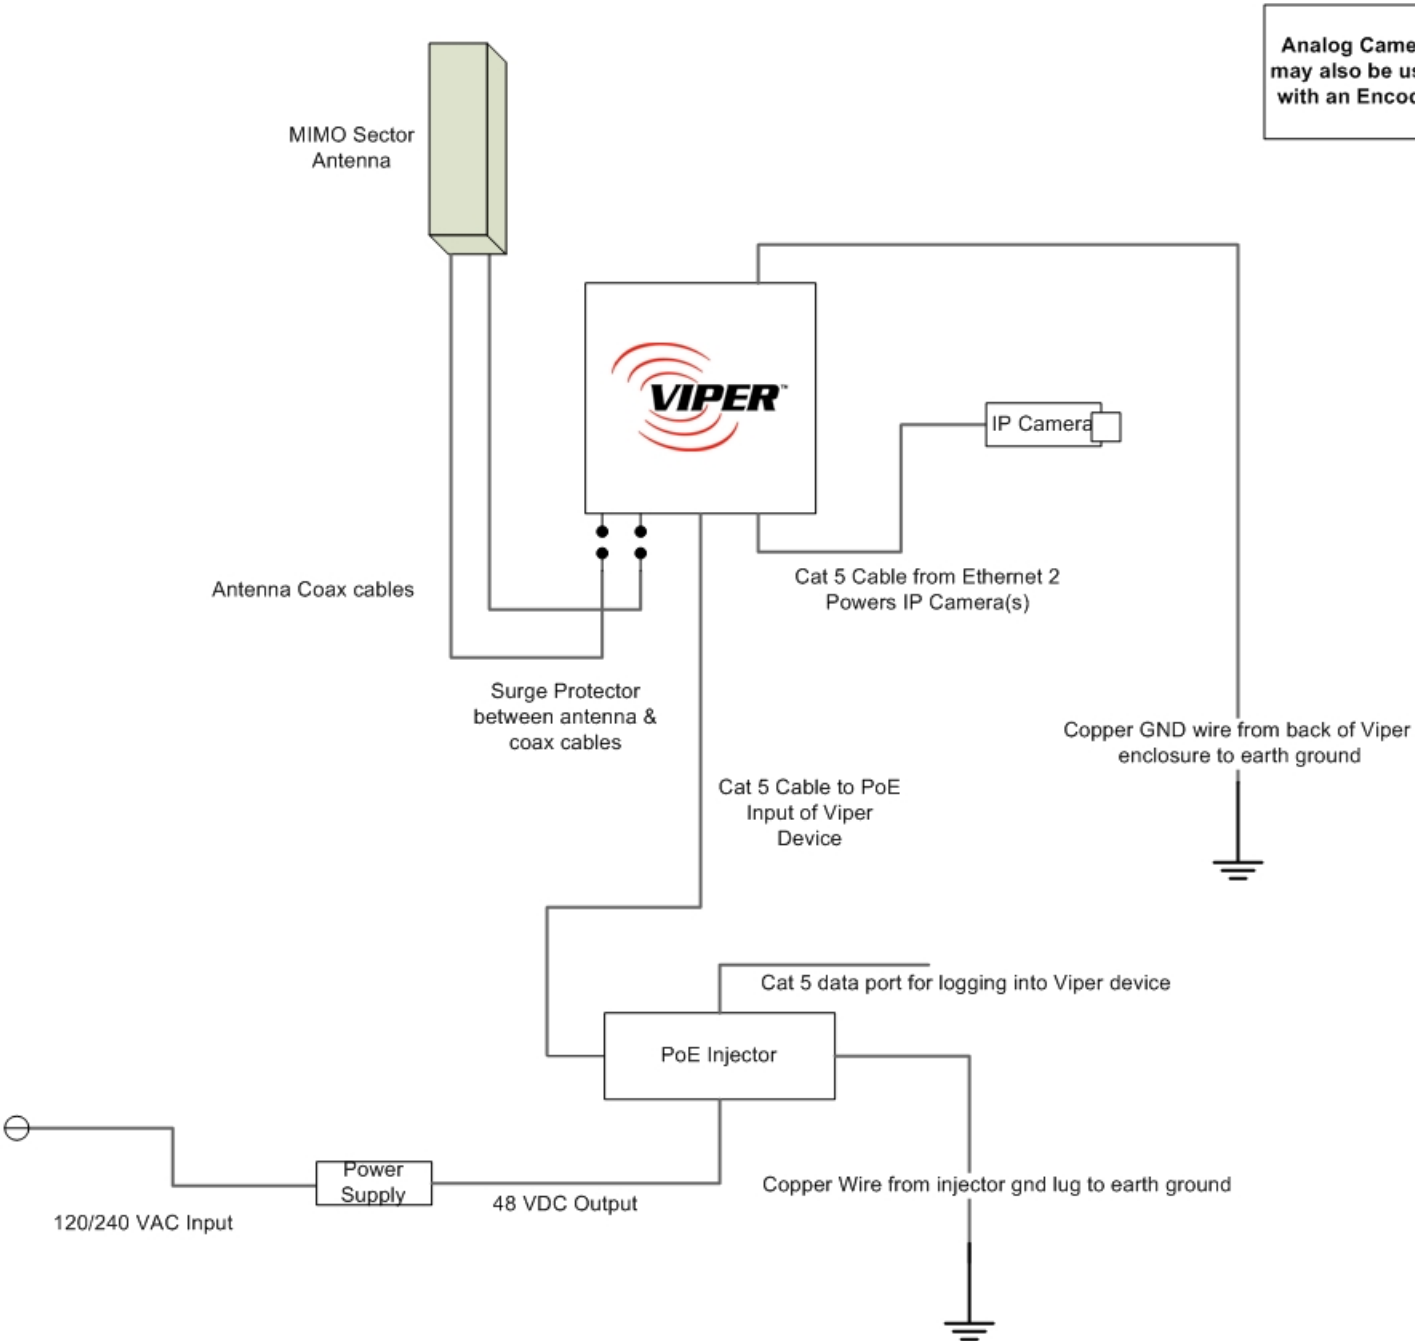

Analog Camera
may also be used
with an Encoder

780 Park Ave Youngsville, NC 27596 919 554 1823 (sales) 919 556 7480 (support)	CDM Wireless			
	Typical wiring Diagram for Viper 7202-T & 7202-AP Single Radio 300 mbps MIMO Transceiver			
D. Albright	SIZE	FSCM NO	DWG NO	REV A
9/27/10	SCALE		SHEET	1 OF 1