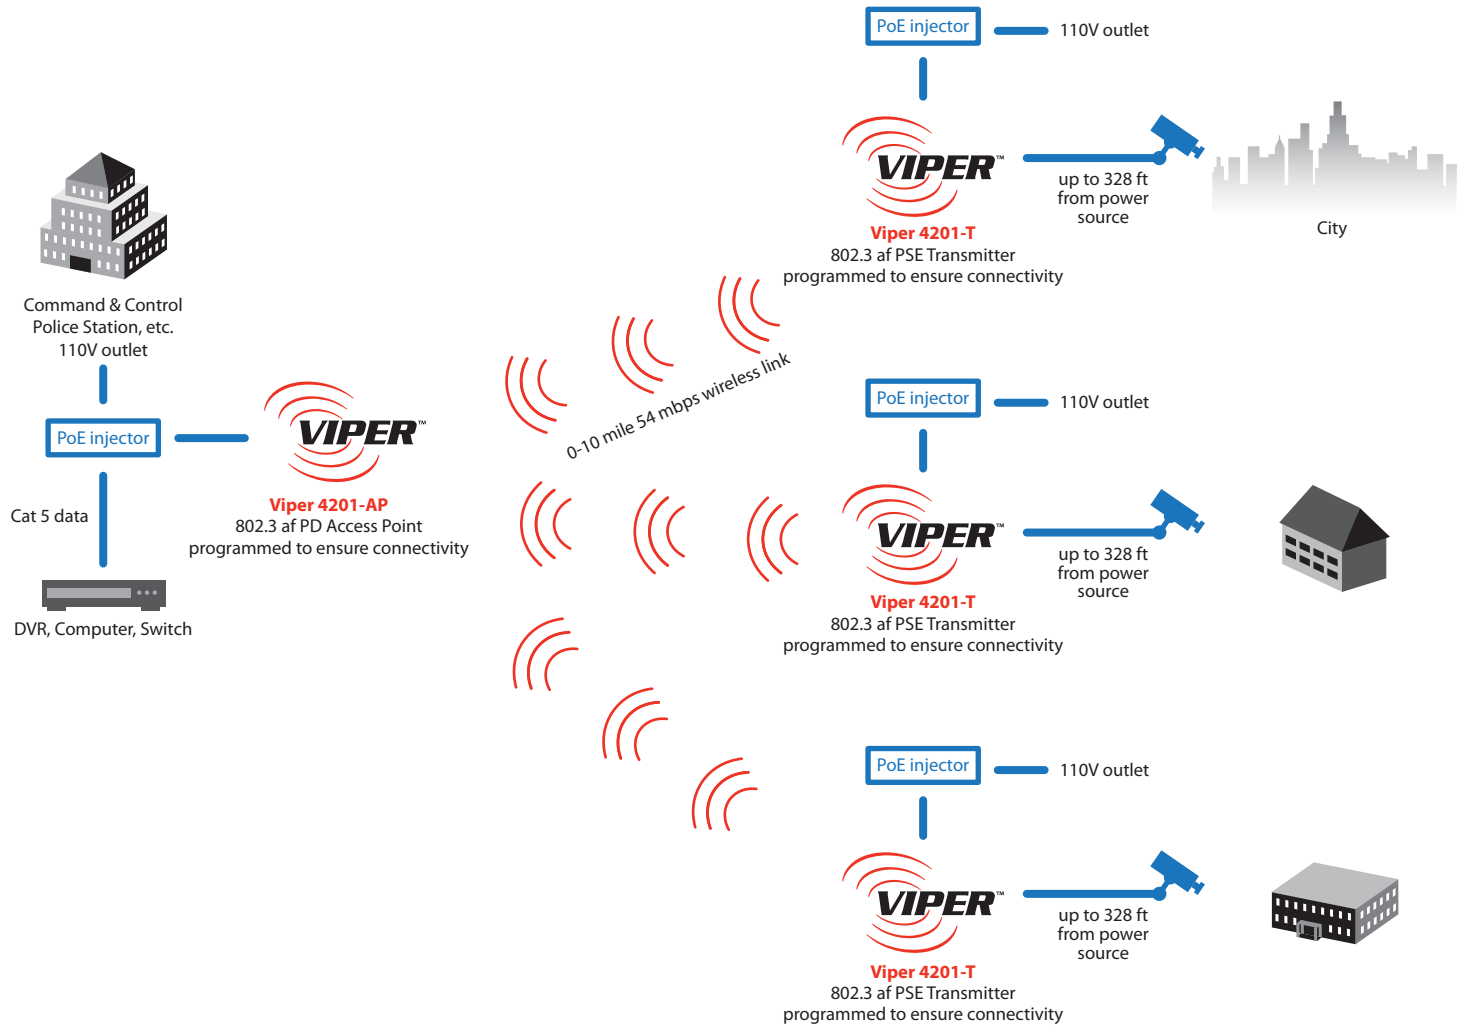

VIPER 4201-T & 4201-AP TYPICAL APPLICATION

Dual Port, 54mbps 802.3af (PD) Access Point w/integrated antenna
Triple Port, 54mbps 802.3af (PSE) Transmitter w/integrated antenna

CDM

...Innovative Wireless Solutions